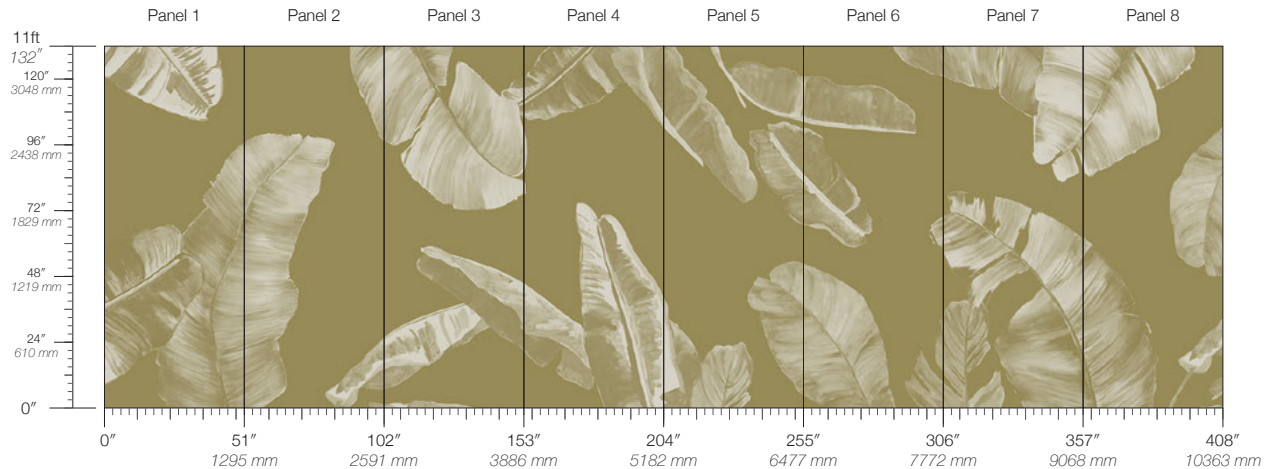

Paradiso Flourish

Suitable for residential and commercial projects

COLOR
Flourish

ITEM
3803

CONTENT
Type II PVC-Free

PANEL WIDTH
51" / 1295 mm trimmed

PANEL HEIGHT
132" / 3353 mm standard

REPEAT
Non-repeating

STOCK
Made to order

LEAD TIME
4 weeks to print

MINIMUM
1 panel

PRICE
Available upon request

ORIGIN
USA

DETAILS
Custom options available

MAINTENANCE
Water-based cleanser

ENVIRONMENTAL
Recycled Content
Phthalate Free
Low VOC
HPD Available

SPECS
Polyester/Natural Fiber face
Fabric backing
14 oz per linear yard
435.2 g per linear meter
Dappled surface texture

TESTING
(US) ASTM E84 Adhered Class A
CCC-W-408D Type II
W-101 Type II Class A
ASTM E96 Procedure B - 66 Perms

CONTACT
sales@calicowallpaper.com
+1 718 243 1705
57 Lispenard Street
New York, NY 10013 USA

DISCLAIMER
Refer to our website to see the full mural artwork. Reference the physical sample for color and texture. Panel maps represent mural artwork only.